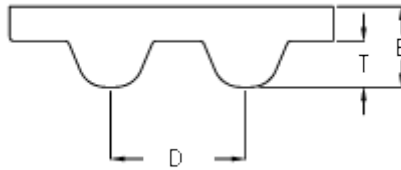

Data Sheet

Article number: 602932750306

Description: Gates timing belt POWERGRIP®
GTX 1256 8MX 85

Measures

D (Pitch)	= 8
Height B mm	= 5.6
Height T mm	= 3.4
Length	= 1256
Number of teeth	= 157
Type	= 1256 8MX 85
Width	= 85